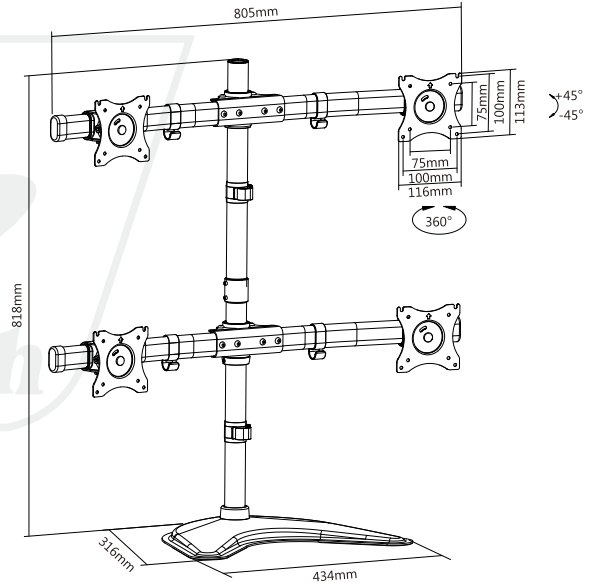

SH T048

Essential Multi-screen Array Desk Mounts

Freestanding 2x2 array

Now Available!

Cost-effective Desk Mounting Solution

Screen Size
13"-27"

Weight Capacity
8kg/17.6lbs

VESA Compatible
75x75 100x100

Tilt Range
+45° ~ -45°

Swivel Range
+15° ~ -15°

Screen Rotation
360°

Cable Management

Freely tilting for a desired viewing angle.

Swiveling panel offers maximum ergonomic comfort.

Portrait or landscape orientation.

Freely move the monitors along the horizontal rail without using tools.

Clips keep cables and tools organized and protected.