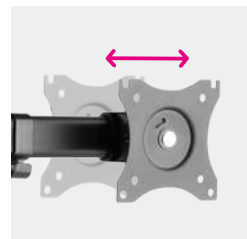

Tilt Range
+45° ~ -45°

Swivel Range
+15° ~ -15°

Screen Rotation
360°

Cable Management

Freely tilting for a desired viewing angle.

Swiveling panel offers maximum ergonomic comfort.

Portrait or landscape orientation.

Freely move the monitors along the horizontal rail without using tools.

Clips keep cables and tools organized and protected.