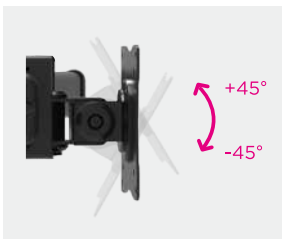

SH T048

Essential Multi-screen Array Desk Mounts

Freestanding 2x2 array

Now Available!

Cost-effective Desk Mounting Solution

Screen Size
13"-27"

Weight Capacity
8kg/17.6lbs

VESA Compatible
75x75 100x100

Tilt Range
+45° ~ -45°

Swivel Range
+15° ~ -15°

Screen Rotation
360°

Cable Management

Freely tilting for a desired viewing angle.

Swiveling panel offers maximum ergonomic comfort.

Portrait or landscape orientation.

Freely move the monitors along the horizontal rail without using tools.

Clips keep cables and tools organized and protected.