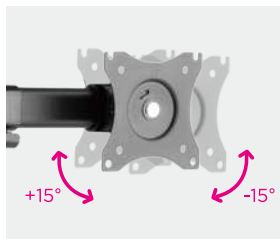

Tilt Range
+45° ~ -45°

Swivel Range
+15° ~ -15°

Screen Rotation
360°

Cable Management

Freely tilting for a desired viewing angle.

Swiveling panel offers maximum ergonomic comfort.

Portrait or landscape orientation.

Freely move the monitors along the horizontal rail without using tools.

Clips keep cables and tools organized and protected.