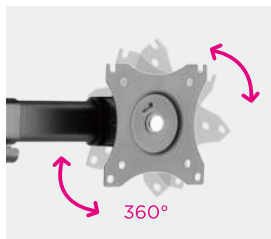

Tilt Range
+45° ~ -45°

Swivel Range
+15° ~ -15°

Screen Rotation
360°

Cable Management

Freely tilting for a desired viewing angle.

Swiveling panel offers maximum ergonomic comfort.

Portrait or landscape orientation.

Freely move the monitors along the horizontal rail without using tools.

Clips keep cables and tools organized and protected.